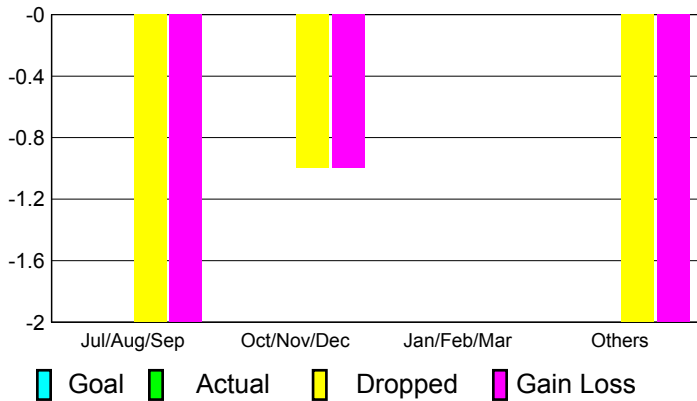

2010-2011 GMT Reports for District (or Undistricted) **District 310 C**

GMT: **SOMSAKDI LOVISUTH**

Location: **THAILAND**

GMT CA: **5**

CLUBS

Club Results
2010-2011

Clubs
2009-2010

| Month | New Club Goal | Actual New Clubs | Actual Dropped Clubs | Gain/Loss of Clubs | Gain/Loss of Clubs |
|---------------|---------------|------------------|----------------------|--------------------|--------------------|
| Jul/Aug/Sep | 0 | 0 | -2 | -2 | 0 |
| Oct/Nov/Dec | 0 | 0 | -1 | -1 | 0 |
| Jan/Feb/Mar | 0 | 0 | 0 | 0 | 1 |
| Apr/May/June | 0 | 0 | -2 | -2 | 1 |
| Totals | 0 | 0 | -5 | -5 | 2 |

Club Results 2010-2011

Goal, New, Dropped, Gain/Loss

Comparison of Club Gain/Loss

Current Year Compared to the Previous Year

YTD Status Quo Clubs 2010-2011

Status Quo Clubs Compared to Status Quo Members

MEMBERSHIP