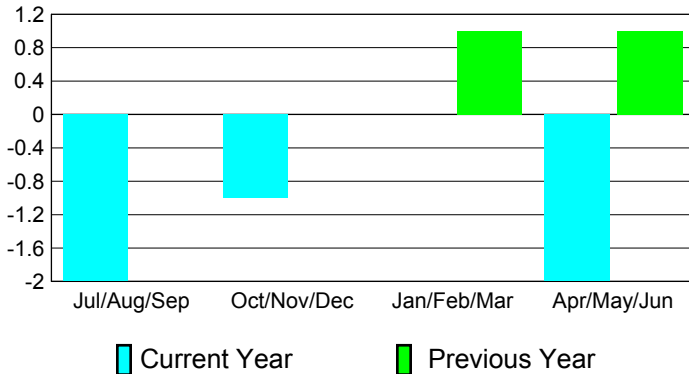

2010-2011 GMT Reports for District (or Undistricted) **District 310 C**

GMT: **SOMSAKDI LOVISUTH**

Location: **THAILAND**

GMT CA: **5**

CLUBS

Club Results
2010-2011

Clubs
2009-2010

| Month | New Club Goal | Actual New Clubs | Actual Dropped Clubs | Gain/Loss of Clubs | Gain/Loss of Clubs |
|---------------|---------------|------------------|----------------------|--------------------|--------------------|
| Jul/Aug/Sep | 0 | 0 | -2 | -2 | 0 |
| Oct/Nov/Dec | 0 | 0 | -1 | -1 | 0 |
| Jan/Feb/Mar | 0 | 0 | 0 | 0 | 1 |
| Apr/May/June | 0 | 0 | -2 | -2 | 1 |
| Totals | 0 | 0 | -5 | -5 | 2 |

Club Results 2010-2011

Goal, New, Dropped, Gain/Loss

Comparison of Club Gain/Loss

Current Year Compared to the Previous Year

YTD Status Quo Clubs 2010-2011

Status Quo Clubs Compared to Status Quo Members

MEMBERSHIP