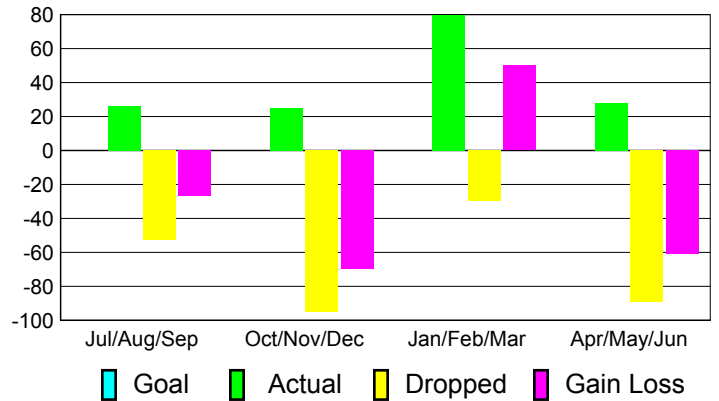

Membership Results 2010-2011

Goal, New, Dropped, Gain/Loss

Comparison of Membership Gain/Loss

Current Year Compared to the Previous Year