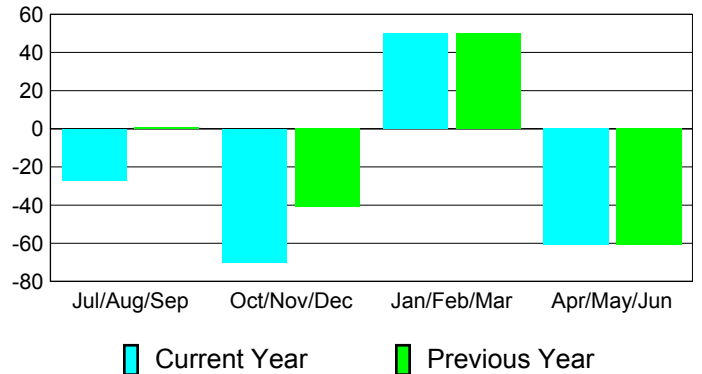

Membership Results
2010-2011

Membership
2009-2010

| Month | Net Memb Goal | Actual New Memb | Actual Dropped Memb | Gain/Loss of Memb | Gain/Loss of Memb |
|---------------|---------------|-----------------|---------------------|-------------------|-------------------|
| Jul/Aug/Sep | 0 | 26 | -53 | -27 | 1 |
| Oct/Nov/Dec | 0 | 25 | -95 | -70 | -41 |
| Jan/Feb/Mar | 0 | 80 | -30 | 50 | 50 |
| Apr/May/June | 0 | 28 | -89 | -61 | -61 |
| Totals | 0 | 159 | -267 | -108 | -51 |

Membership Results 2010-2011

Goal, New, Dropped, Gain/Loss

Comparison of Membership Gain/Loss

Current Year Compared to the Previous Year

Gender Comparison 2010-2011

Male

Female